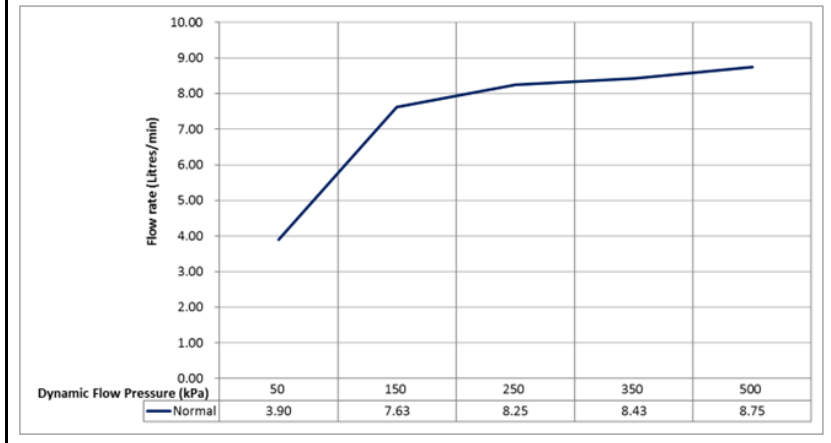

PROJECT		REF		REV	ITEM CODE	
LOCATION		DATE			PAGE	

SANITARY WARE SPECIFICATION SHEET

Item Descriptions	GROHE (Germany) "Rainshower SmartActive 130" Warm sunset 3 sprays hand shower ; Nominal flow rate 8.1 L/min in WELS Grade 1 ; Registration No.SB 21-0018
Dimensions	L130 x W130 x H177 mm
Model	26574DA0
Finish	Warm Sunset
Manufacturer	GROHE Limited
Country of Origin	Germany
Supplier	Acme Sanitary Ware Co. Ltd Mr. Eric Wong/ Mr. Don Yuen
Contact Tel/Fax	(852) 2388-7171 / (852) 2710-8012
E-mail	acme@acmesanitary.com.hk
Website	www.acmesanitary.com.hk

- spray plate chrome
- GROHE Rain including DripStop, Jet including DripStop, ActiveMassage
- **GROHE EcoJoy** 9.5 l/min flow limiter
- **GROHE DreamSpray** perfect spray pattern
- **GROHE SmartTip** showering spray selection via push of a ring
- **GROHE StarLight** chrome finish
- **SpeedClean** anti-lime system
- **Inner WaterGuide** for a longer life
- universal mounting system, fitting all standard shower hoses
- suitable for instantaneous heater

在用水效益標籤上展示的標誌 <i>Symbolic Presentation on the Water Efficiency Label</i>	:		滴水點 <i>Water droplet(s)</i>
用水效益級別 <i>Water Efficiency Grade</i>	:	1	
耗水量 <i>Water Consumption</i>	:	8.1	公升/分鐘 <i>litres/minute</i>