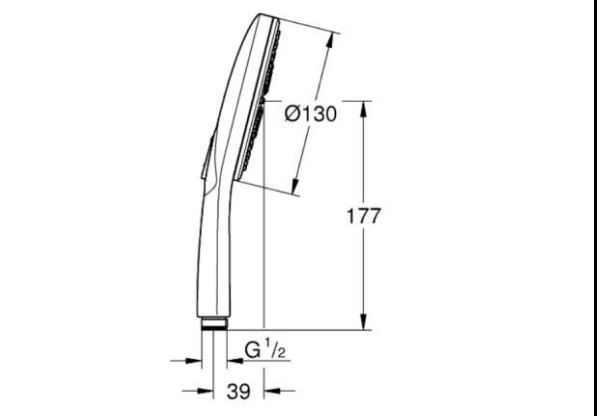

PROJECT		REF		REV	ITEM CODE	
LOCATION		DATE			PAGE	

SANITARY WARE SPECIFICATION SHEET

Item Descriptions	GROHE (Germany) "Rainshower SmartActive 130" Warm sunset 3 sprays hand shower ; Nominal flow rate 8.1 L/min in WELS Grade 1 ; Registration No.SB 21-0018
Dimensions	L130 x W130 x H177 mm
Model	26574DA0
Finish	Warm Sunset
Manufacturer	GROHE Limited
Country of Origin	Germany
Supplier	Acme Sanitary Ware Co. Ltd Mr. Eric Wong/ Mr. Don Yuen
Contact Tel/Fax	(852) 2388-7171 / (852) 2710-8012
E-mail	acme@acmesanitary.com.hk
Website	www.acmesanitary.com.hk

- spray plate chrome
- GROHE Rain including DripStop, Jet including DripStop, ActiveMassage
- **GROHE EcoJoy** 9.5 l/min flow limiter
- **GROHE DreamSpray** perfect spray pattern
- **GROHE SmartTip** showering spray selection via push of a ring
- **GROHE StarLight** chrome finish
- **SpeedClean** anti-lime system
- **Inner WaterGuide** for a longer life
- universal mounting system, fitting all standard shower hoses
- suitable for instantaneous heater